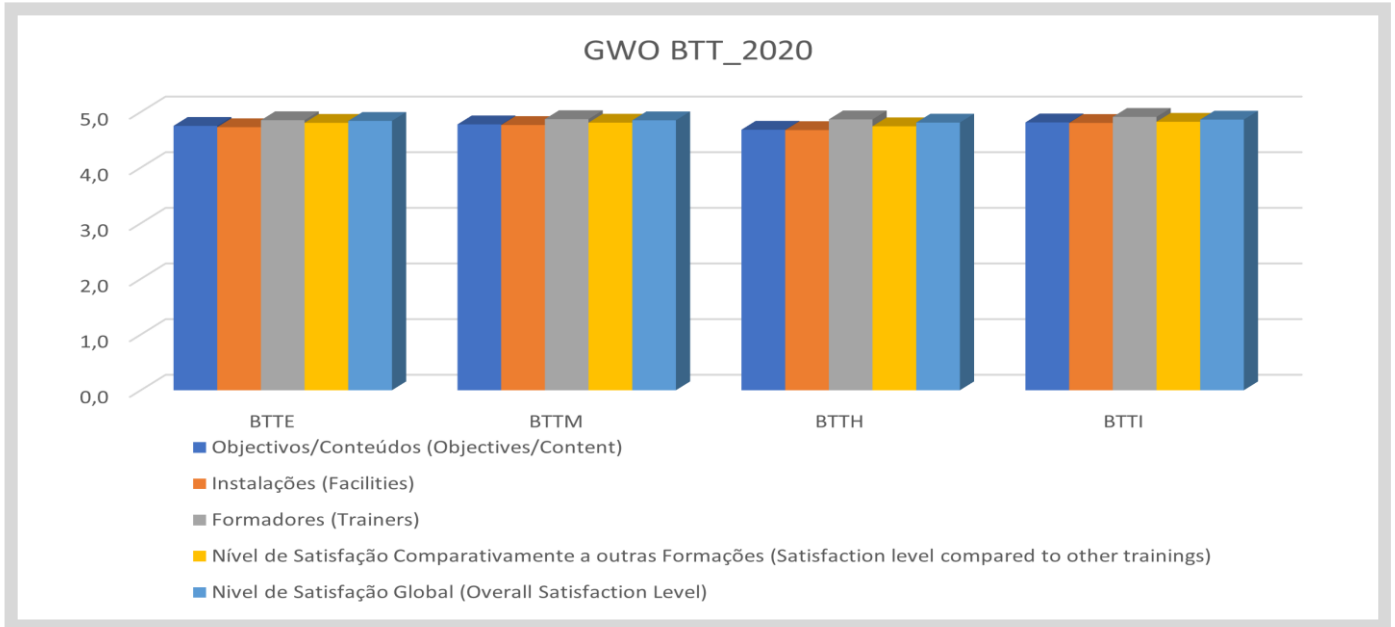

Figure 1 - GWO Basic Safety Training (BST)

Figure 2 - GWO Basic Safety Training Refresher (BSTR)

Figure 3 - GWO Basic Technical Training (BTT)

Figure 4 - GWO Advanced Rescue Training (ART) + Advanced Rescue Training Refresher (ARTR)

Figure 6 - GWO Enhanced First Aid (EFA) + Enhanced First Aid Refresher (EFAR)