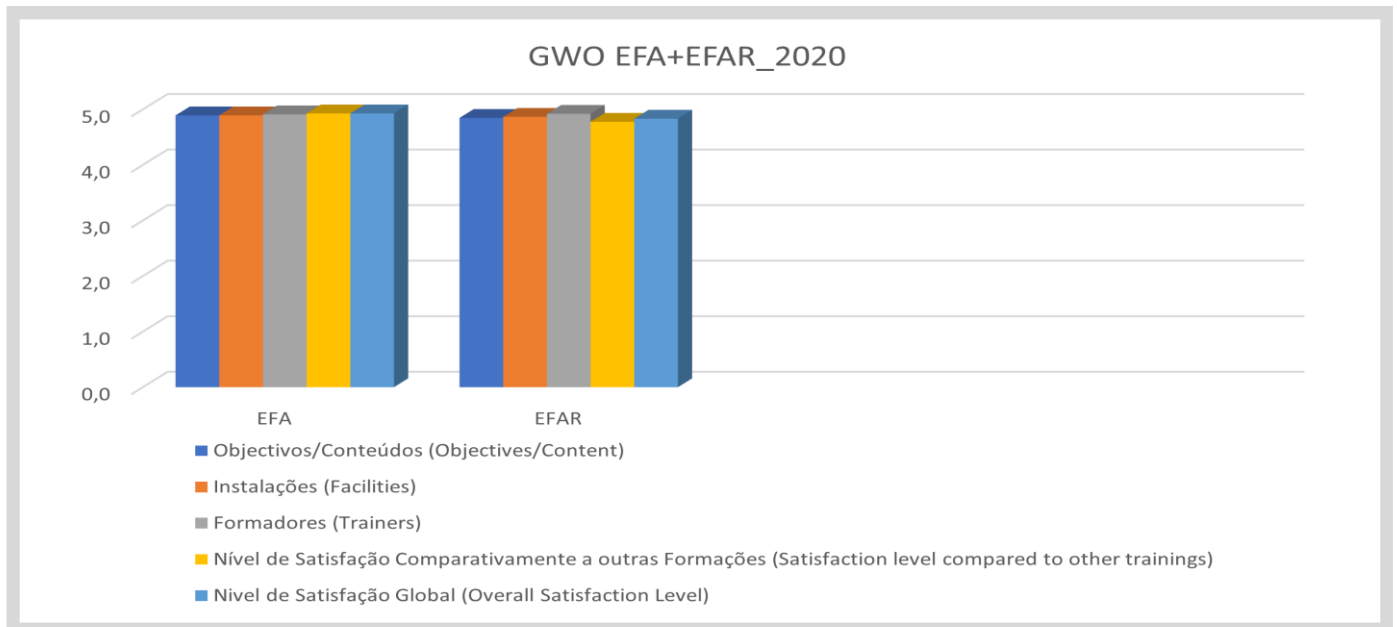

Figure 1 - GWO Basic Safety Training (BST)

Figure 2 - GWO Basic Safety Training Refresher (BSTR)

Figure 3 - GWO Basic Technical Training (BTT)

Figure 4 - GWO Advanced Rescue Training (ART) + Advanced Rescue Training Refresher (ARTR)

Figure 6 - GWO Enhanced First Aid (EFA) + Enhanced First Aid Refresher (EFAR)